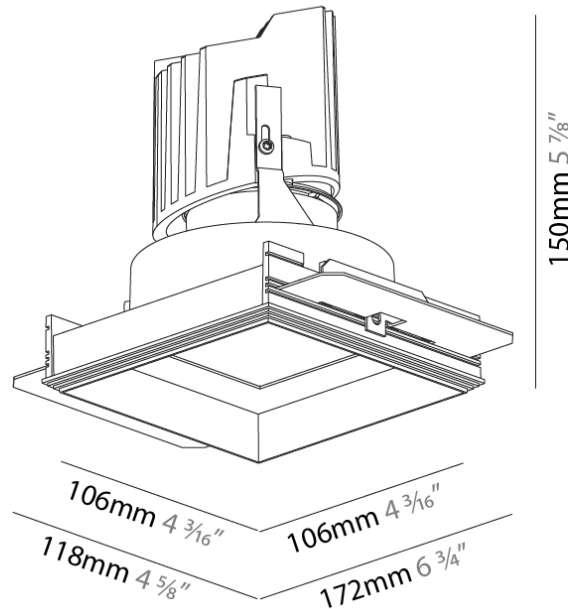

ELECTRICAL

Lamp Type: LED (Zhaga Standard)
Input Wattage (W): 15.5
Total Output Wattage (W): 14.5
Dimming: Tri-Mode (Non-Dimming and Phase Dimming (120Vac only) and 0-10V Dimming)
Driver Included: No
Driver Location: Recessed Housing
Driver Type: Constant Current - Universal
Driver Class: Class 2
Housing: See components
Input Voltage (V): 120 - 277
Constant Current (MA): 500

LED

Number of LEDs: 1
Color Temperature (°K): 2700 / 3000 / 3500 / 4000
Max. Delivered Lumen (lm): 940 / 980 / 1029 / 1050
Nominal Lumen (lm): 1386 / 1438 / 1511 / 1542
CRI: >90 CRI
Efficiency (%): 87.9 / 88.4 / 87.9
Lamp Life (hrs): 50000
Upon Request: RGB-W Tunable White Special Color Temperature Special LED

OPTICAL

Reflector: 20 / 40 / 60
Upon Request: Special Beam Angles

RATINGS AND CERTIFICATIONS

382, F 416-247-9319, www.zaneen.com

Created by Zaneen for North American markets. At the end of the existing Model #. For assistance on 'custom' specifications, contact zteam@zaneen.com. In a constant effort to supply the best product, we reserve the right to change specifications or materials without notice. The most recent specification sheets are found at zaneen.com

IP rating: IP20