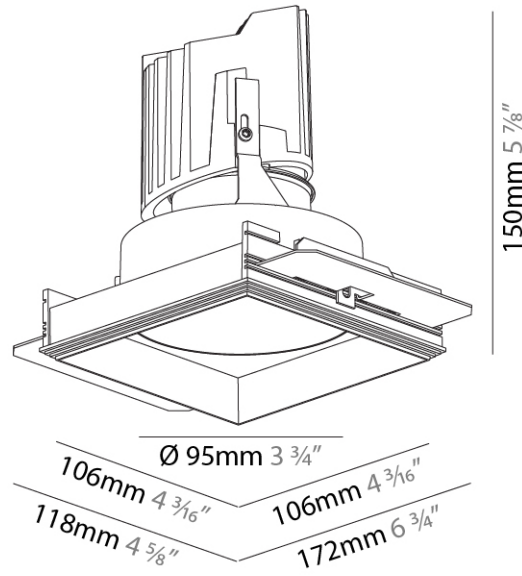

Shape: Square
Diameter (mm): 95
Diameter (in): 3 3/4
Length (mm): 106
Length (in): 4 3/16
Width (mm): 106
Width (in): 4 3/16
Depth (mm): 150
Depth (in): 5 7/8

Ceiling Thickness (mm): 10 / 12.5 / 15 / 25
Ceiling Thickness (in): 3/8 or 1/2 or 9/16 or 1

Min. Recessing Depth (mm): 170
Min. Recessing Depth (in): 6 11/16
Light Distribution: Downlight

Weight (kg): 0.705
Weight (lbs): 1.55

Fixture Finish: SSR / BKV / CWI / CRY / HAB / LAG / UFT / ITA / RUA / RUR / MIC / FTG / MYG / TWT / LOD / PUS / FRO / FUP / KIA / POP / BLS / SPG / MEY / GOH / GUM / CHC / COM / ABZ / JAG / OBR / MOS / ROR

Fixture Material: Aluminum Die Cast
Cut-out Measurements: 120mm / 4 3/4" x 120mm / 4 3/4"
Upon Request: Unique Ceiling Thickness

ELECTRICAL

Lamp Type: LED (Zhaga Standard)
Input Wattage (W): 15.5
Total Output Wattage (W): 14.5
Dimming: Tri-Mode (Non-Dimming and Phase Dimming (120Vac only) and 0-10V Dimming)

Driver Included: No
Driver Location: Recessed Housing
Driver Type: Constant Current - Universal
Driver Class: Class 2

Housing: See components
Input Voltage (V): 120 - 277
Constant Current (MA): 500

LED

Number of LEDs: 1
Color Temperature (°K): 2700 / 3000 / 3500 / 4000
Max. Delivered Lumen (lm): 940 / 980 / 1029 / 1050
Nominal Lumen (lm): 1386 / 1438 / 1511 / 1542
CRI: >90 CRI
Efficiency (%): 87.9 / 88.4 / 87.9
Lamp Life (hrs): 50000

Upon Request: RGB-W Tunable White Special Color Temperature Special LED

OPTICAL

Reflector°: 20 / 40 / 60
Upon Request: Special Beam Angles

© 2024 Zaneen Lighting, Inc. 188-3382, F 416-247-9319, www.zaneen.com

Available for international specifications by adding 'INT' at the end of the existing Model #. For assistance on 'custom' specifications, contact zteam@zaneen.com. In a constant effort to supply the best product, we reserve the right to change specifications or materials without notice. The most recent specification sheets are found at zaneen.com

IP rating: IP20